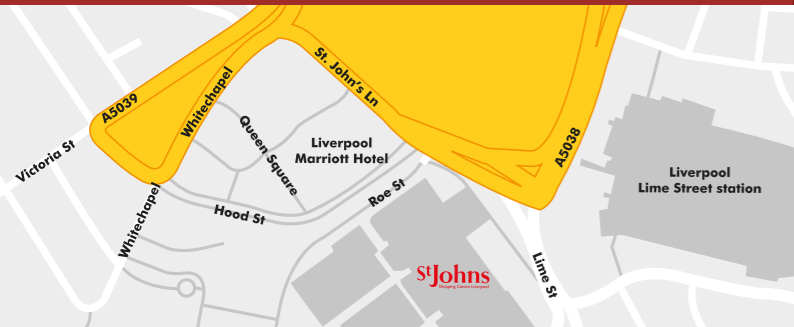

StJohns is... MEMORABLE

How to get... HERE

We're right in the heart of Liverpool city centre, so we're really easy to get to by car, bus and train.

BY BUS
You'll find a direct entrance into the centre from Queen Square Bus Station. Please see our website for links to local bus services.

BY RAIL
We're directly opposite Liverpool Lime Street Station. For details of trains running to and from Liverpool, please see our website for links.

BY CAR
If you're driving here, please see our website for full directions to our car park which has won the coveted Park Mark® Safer Parking Award for eight years in a row.

To make things easier, tap this postcode into your sat nav:
10 St George's Place, L1 1NQ (access is from Skelhome Street)

StJohns is... TASTY

There's lots on the menu at our food court so you'll be spoilt for choice. Whatever you're looking for, from a quick burger to a refreshing cuppa, take time out here.

STATIONERY

- 61/62 Ryman

ST JOHNS RETAIL MARKET

St Johns Market - 150 Stalls

VARIETY STORES

- 182/186 Argos
- 159/161 Home Bargains
- 17/21 Poundland
- 111/124 Wilko

WILLIAMSON SQUARE

- 3/4 Iceland
- 2 Liverpool FC Store
- 5 Matalan